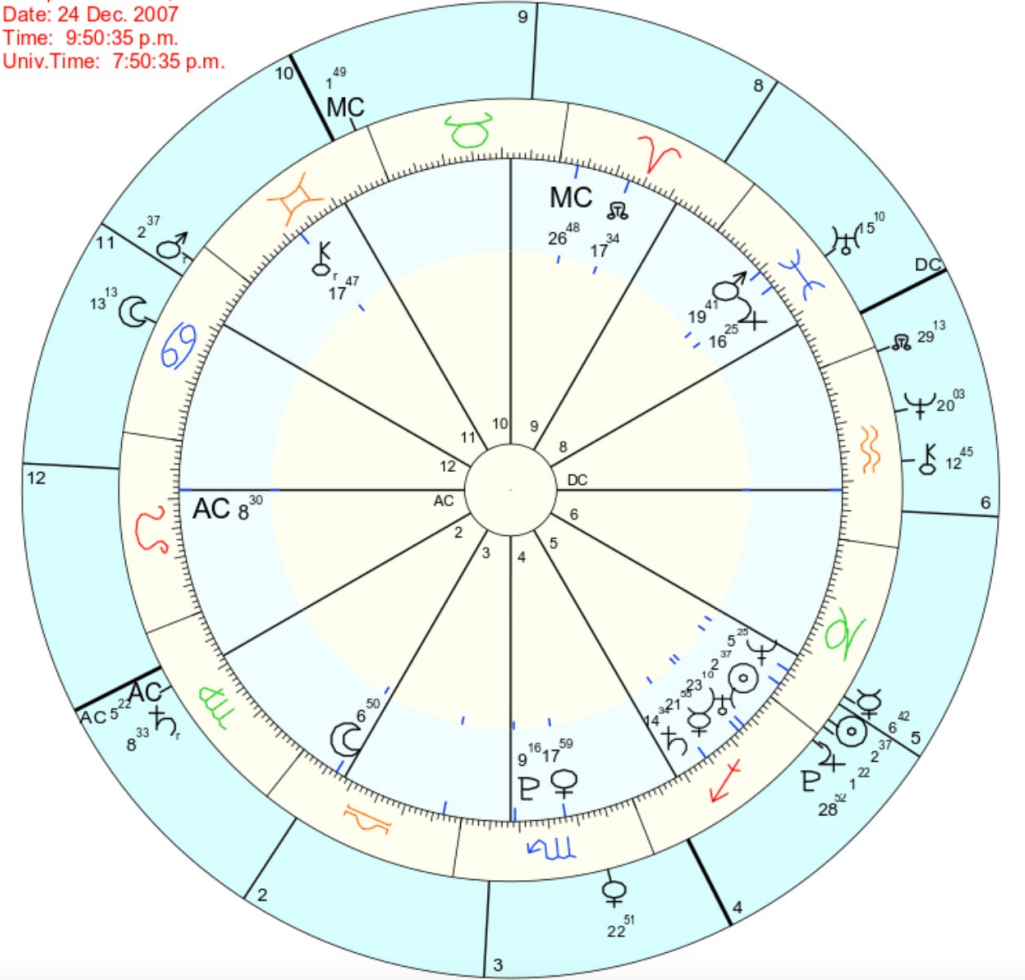

Atanma solari

6. Evini Saturn yönetiyor

HARITASINDA SATURN MERKUR KAVUSUM

born on We., 24 December 1986 in Gökçeada, TUR 25e54'13, 40n11'33	Time: 7:44 p.m. Univ.Time: 17:44 Sid. Time: 1:39:26	ASTRO DIENST www.astro.com Type: 31.GW 0.0-1 6-Sep-2022

Solar Return 2007/2008 (Method: Web Style / equal)
Ref. place: Denizli, TUR
Date: 24 Dec. 2007
Time: 9:50:35 p.m.
Univ.Time: 7:50:35 p.m.