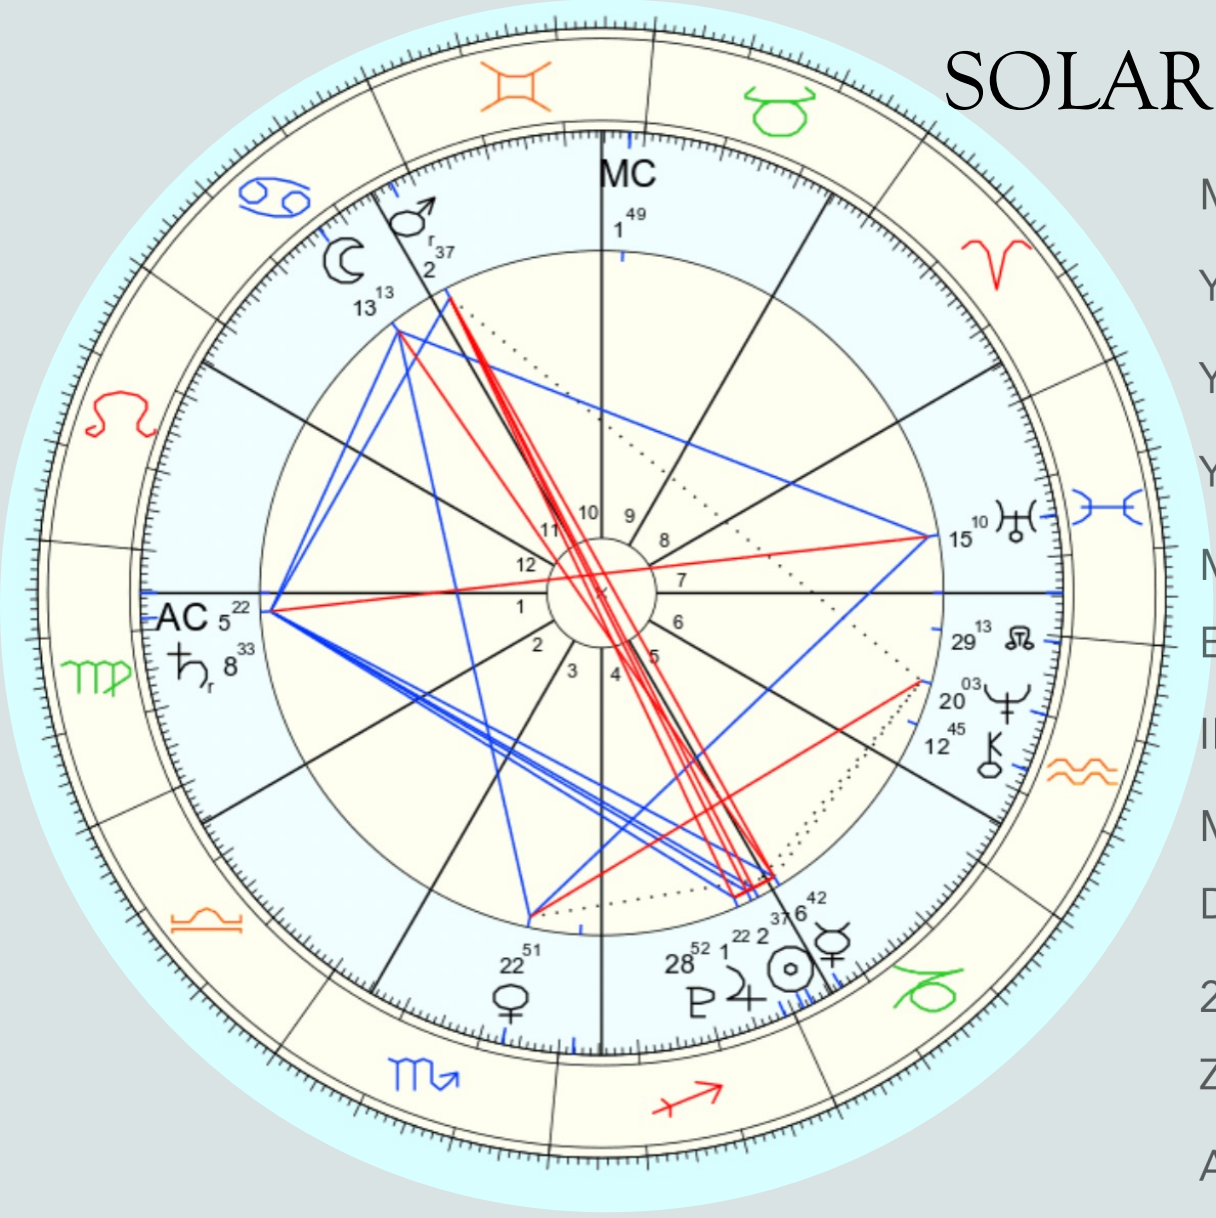

SOLAR RETURN ATAMA -DEVAMI

MC 1° IKIZLER BURCUNDA

YUKSELEN 2° BASAK BURCUNDA

YUKSELEN YONETICISI MERKUR OGLAK BURCUNDA

YUKSELEN SATURN KAVUSUMU GECIKMIS OLAYLARI ANLATIYOR

MARS MERKUR KARSIT BURADA ENGELLENME DURUMU BELKI

EVLILIK YA DA ERKEK ARKADAS OLABILIR

IKI KEZ BASVURMA SOZ KONUSU

MC BOGA YONETIMINDE KARIYERİ VENUS STATU

DEGISIKLIKLERINI TETIKLEYEN VENUS

24 OCAK UZERINE 17 GUN SAYDIGIMIZDA 10 SUBAT TAHMİNİ

ZAMAN

ANCAK GERCEKTE 4 SUBAT