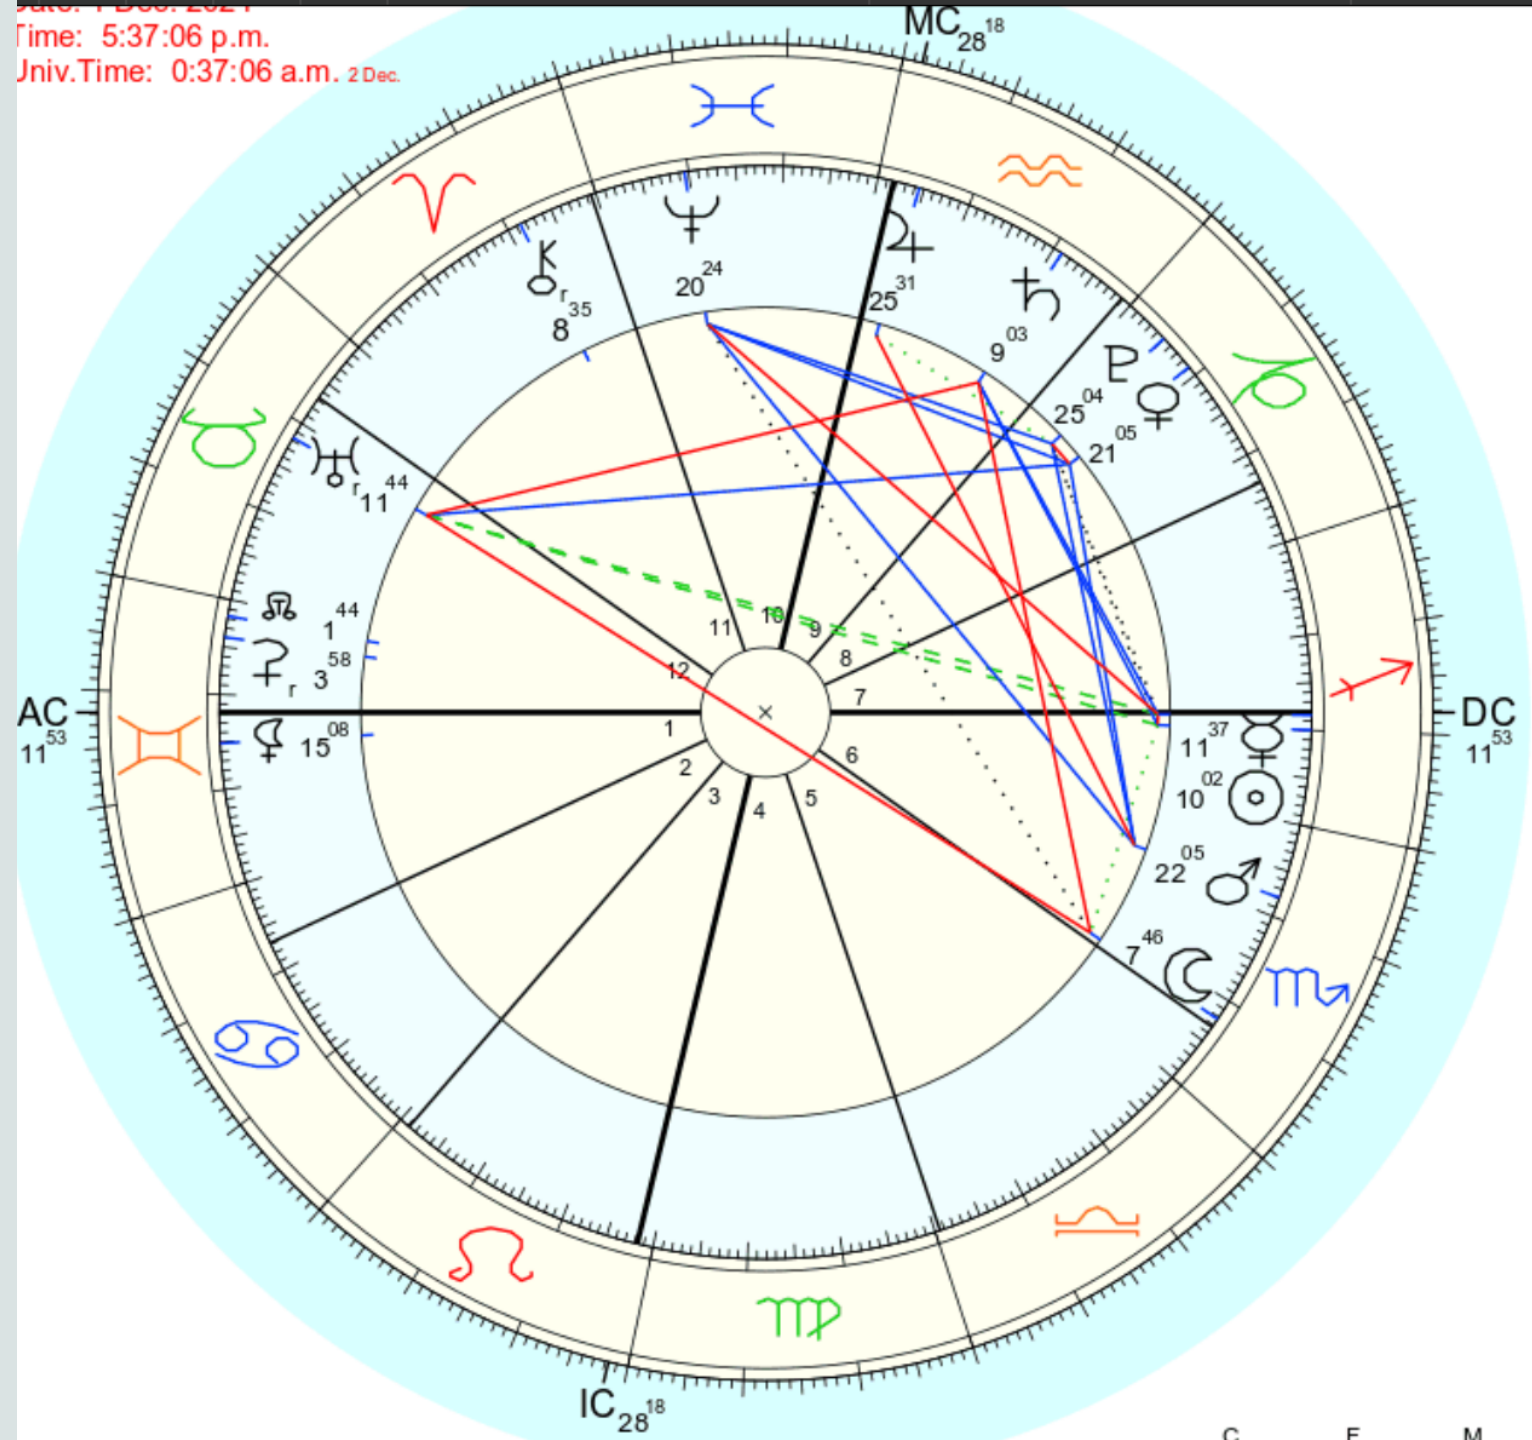

BRITNEY SPEARS

- Yükselen ikizler- Lilith kavusumu
- Çocuk göstergesi Saturn aynı zamanda 8. evini yönetiyor
- Ay- Mars akrep burcunda operasyonları anlatır
5. ev yöneticisi Venus Pluto ile kavusumda ve 8. evde ve nataldaki 5. evinin yöneticisi olan Saturnun burcunda
- Saturn- ay- Uranus t kare apeksinde
- 11 nisanda duyuyor çocuk sahibi olacağını venusu kontrol ediyoruz
- 14 mayis ta kaybediyor. Marsi kontrol ediyoruz