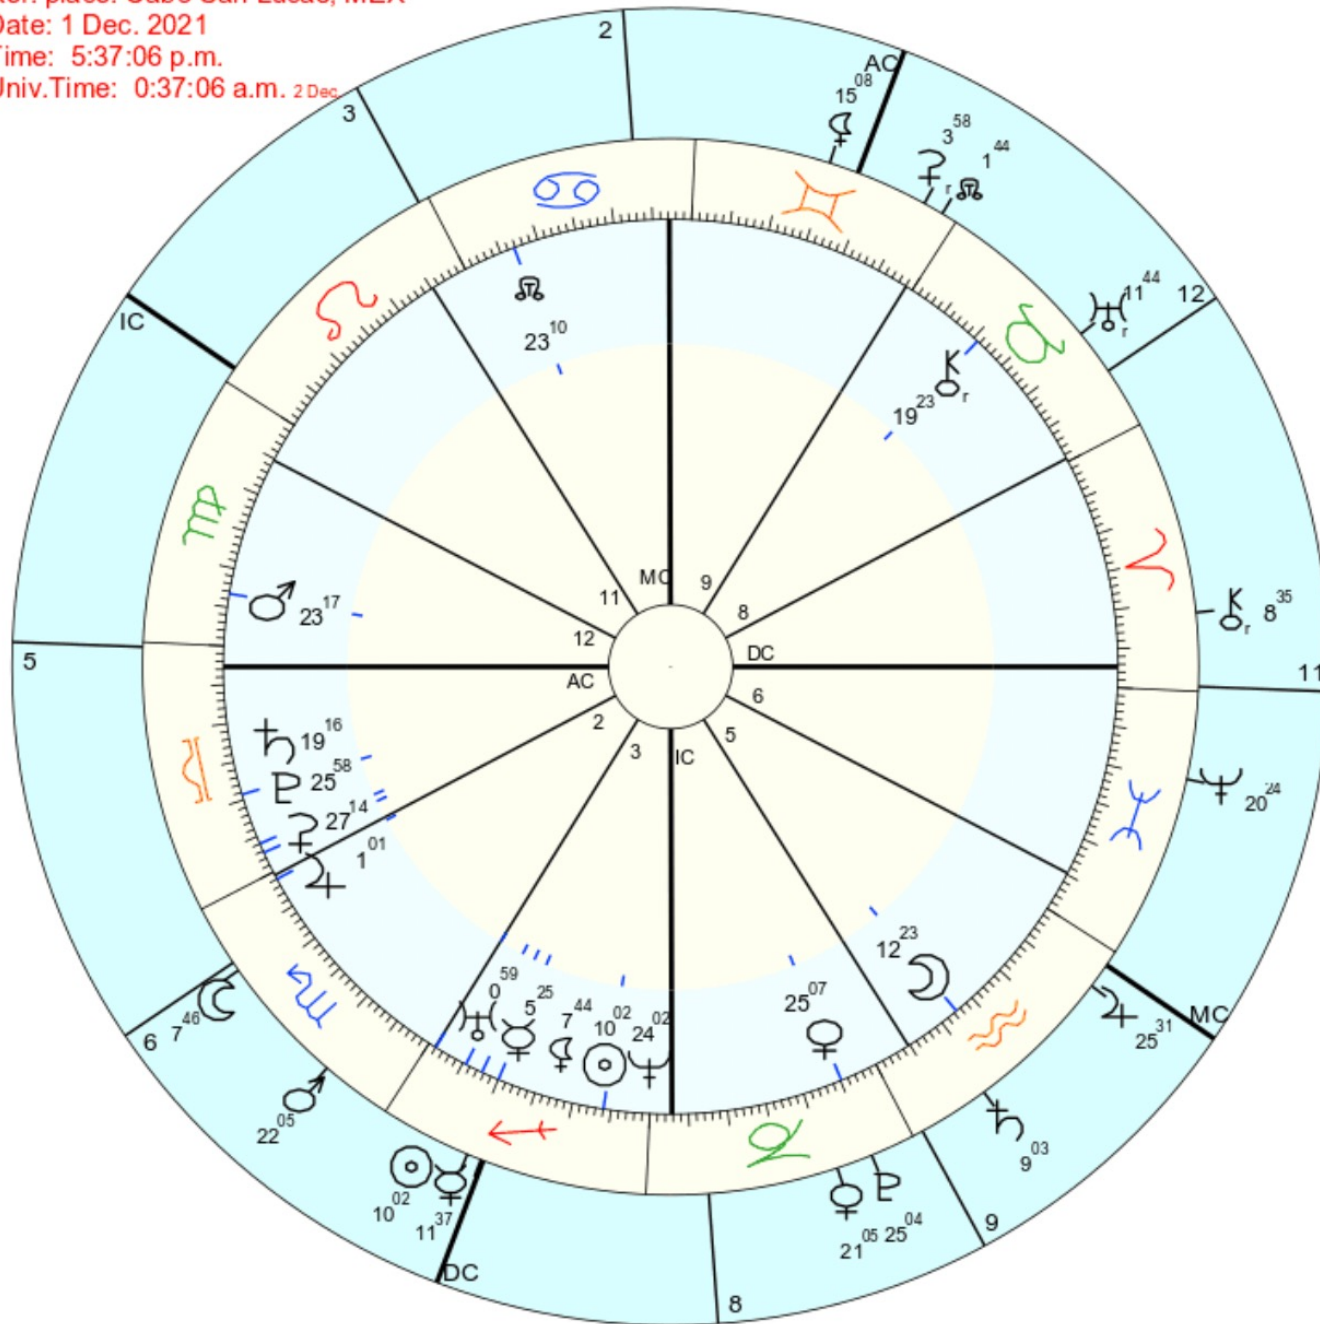

Solar Return 2021/2022 (Method: Web Style / Placidus)

Ref. place: Cabo San Lucas, MEX

Date: 1 Dec. 2021

Time: 5:37:06 p.m.

Univ. Time: 0:37:06 a.m. 2 Dec

COCUK SAHIBI OLMA

- BRITNEY SPEARS
2021 SOLAR
RETURN HARITASI