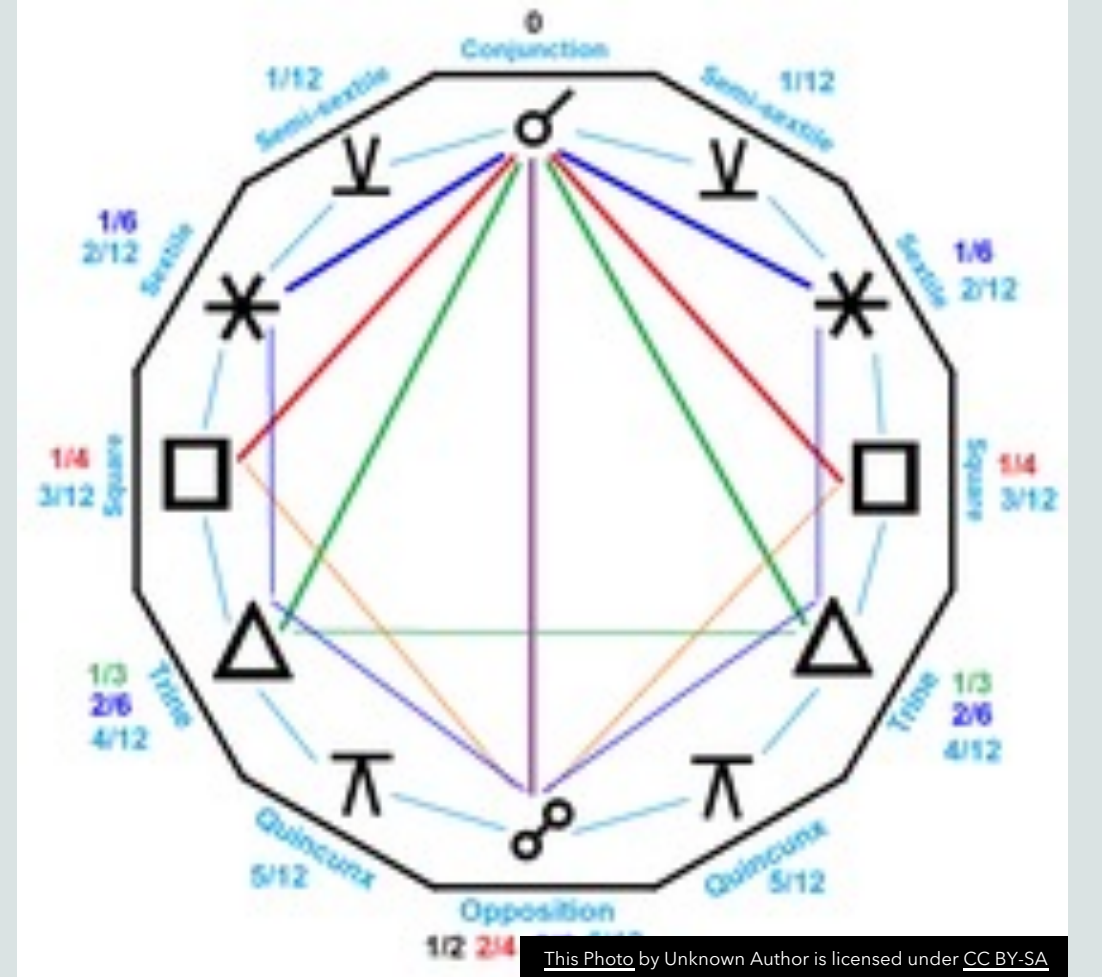

Acilar

- Destek acilar olarak: ucgen
- Baslatan acilar: kavusum
- Engelleyen acilar: kare
- Yuzlesme acilari: karsit
- Minor acilar:
  - 150lik aci kaza ya da aksilik acisi
  - 30luk aci gelismemis hevesler
  - 135lik aci buyuk aksilik- engellenme acisi
  - 45lik kucuk asilabilir aksilikler