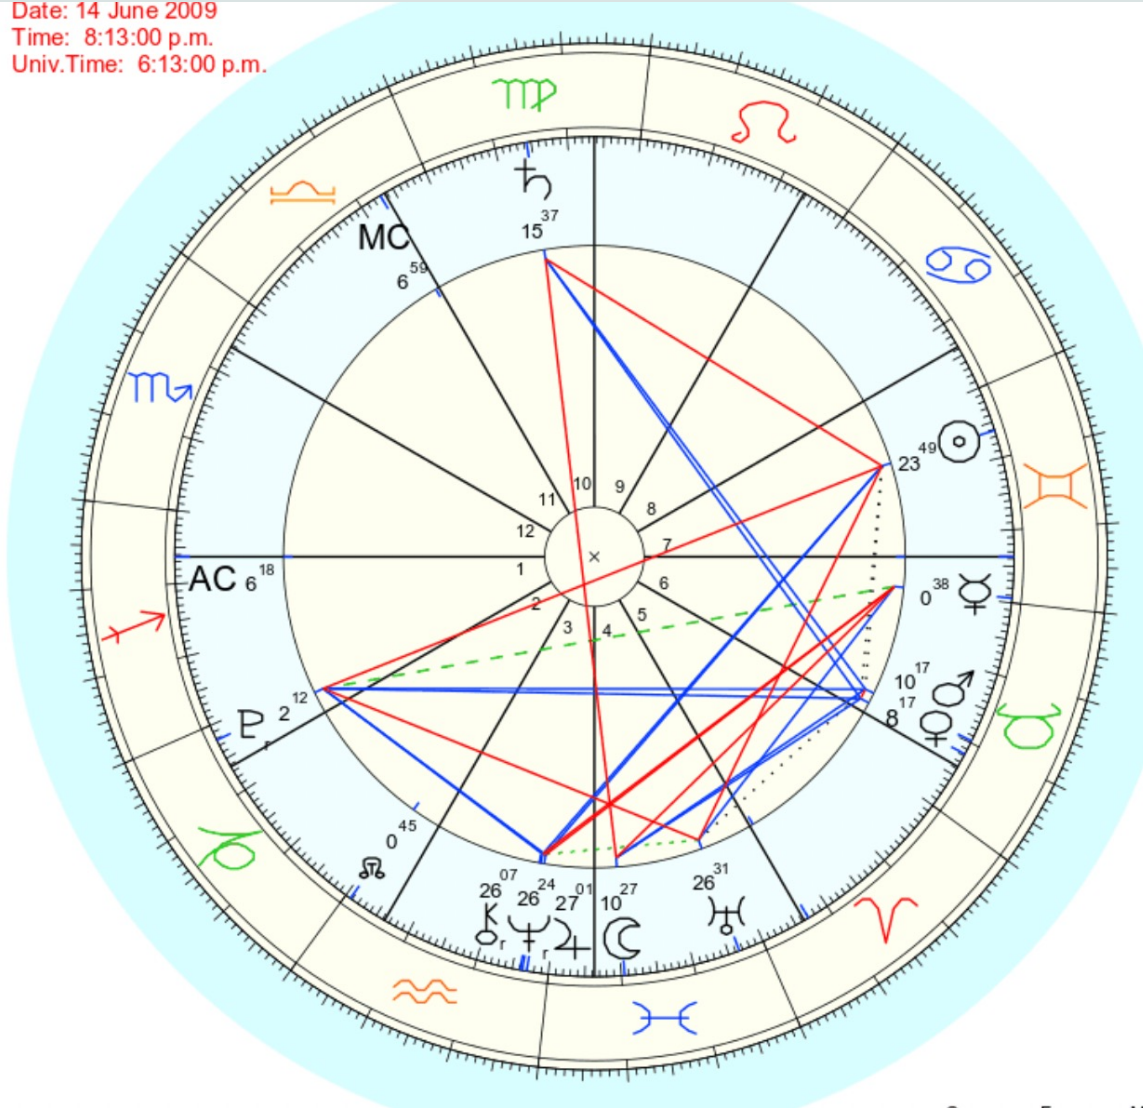

WS 8. EVI YUKSELIYOR

Date: 14 June 2009
Time: 8:13:00 p.m.
Univ.Time: 6:13:00 p.m.