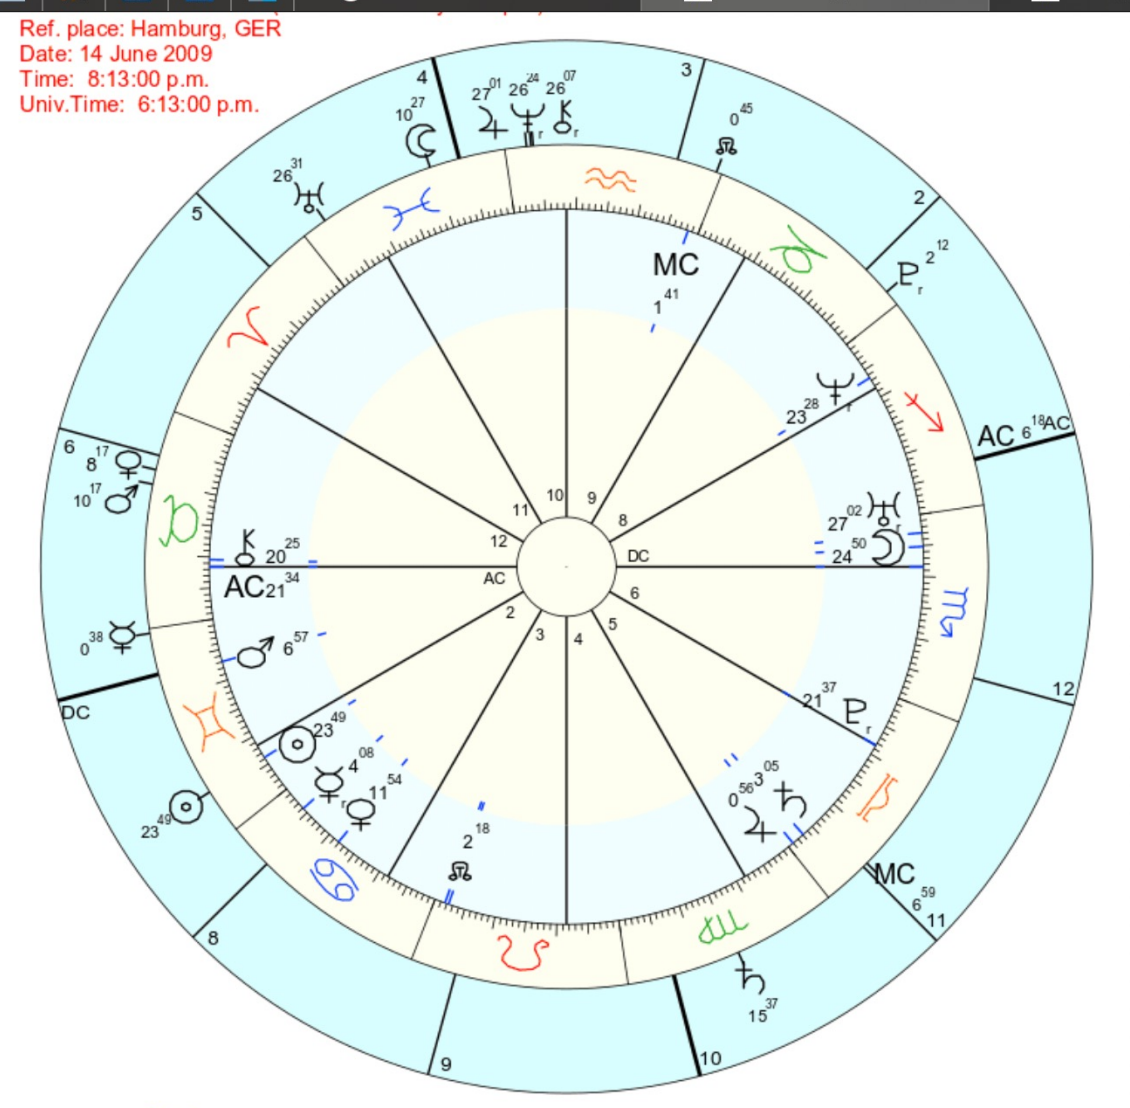

Ref. place: Hamburg, GER
Date: 14 June 2009
Time: 8:13:00 p.m.
Univ.Time: 6:13:00 p.m.