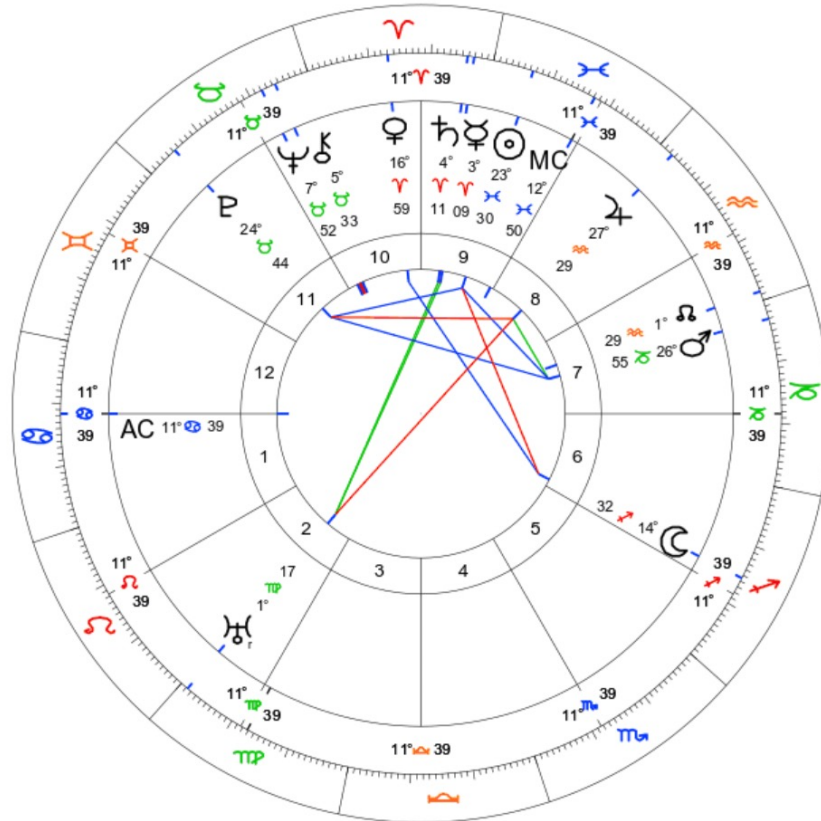

Otto Hahn, ve Albert Einstein 6 gun arayla dogmuslar ve sirayla Merkür ve Saturnleri ayni yildiz uzerinde

Name: ♂ Albert Einstein born on Fr., 14 March 1879 in Ulm, GER 10e00, 48n24	Time: 11:30 a.m. LMT Univ.Time: 10:50 Sid. Time: 22:56:44	 www.astro.com Type: 2.ANZ 0.0-1 28-Sep-2022

Natal Chart (Method: Anglo w. zodiac / equal)