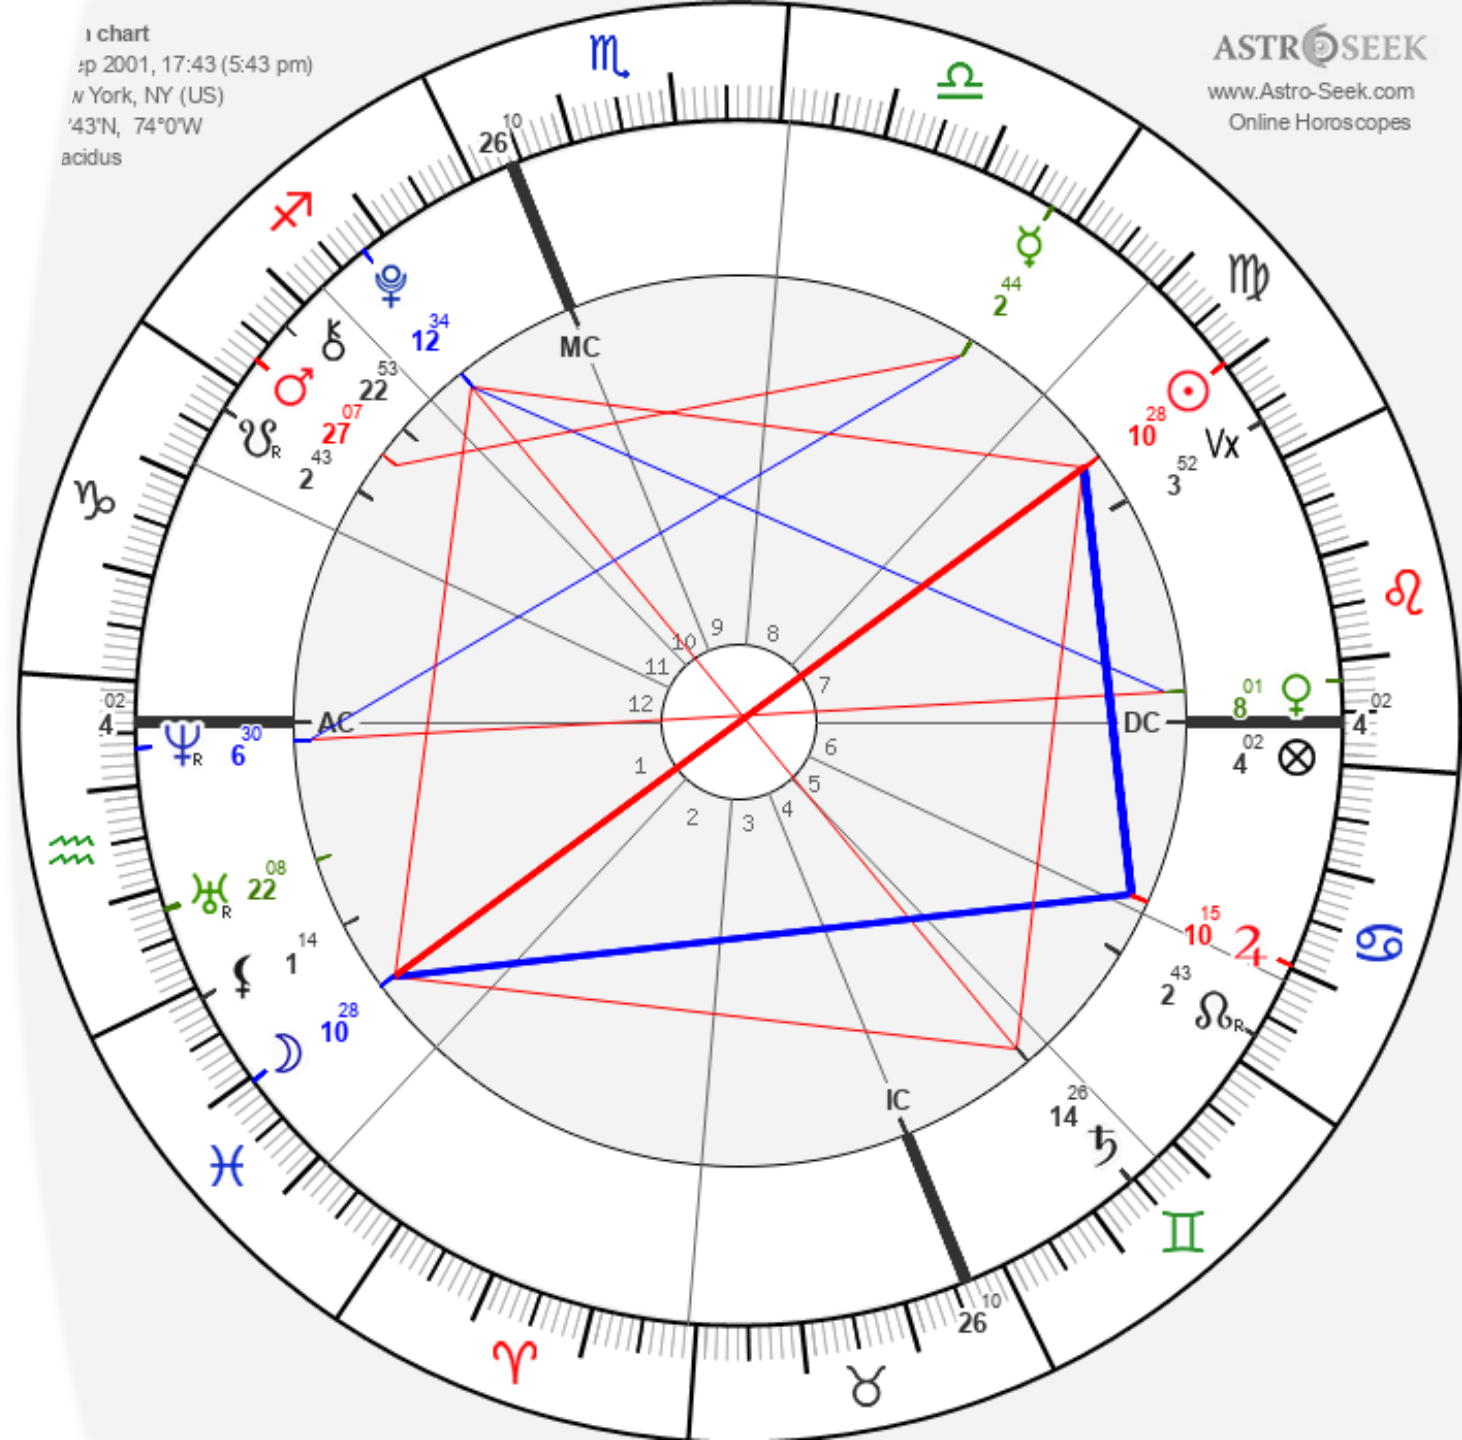

This Photo by Unknown Author is licensed under [CC BY](#)

Dogum haritasinda

- Sabit yildizlari incelerken bulduklari takim yildizlar
- Takim yildizlarin burclari
- Sag- Sol yonleri
- Vucut uzuvlarindaki yerleri

Dunya Astrolojisinin de

Ozellikle Ekinoks yani Gunes'in oncu burclara girdigi 0 derecedeyken gokyuzunde gezegenlerdeki sabit yildizlar(ingress charts)

Tutulma anindaki sabit yildizlar

Dolunaylar ve Yeni aylar

The image features a dark blue night sky filled with numerous small white stars. Three prominent stars are connected by thin white lines, forming a partial constellation. The central star is the brightest, with a large, multi-pointed starburst effect. Below the sky, the curved horizon of the Earth is visible, showing a blue atmosphere and a mix of brown and green landmasses. On the right side, a large, semi-transparent white circle contains the text 'KOC BURCU SABIT YILDIZLARI' in a black serif font, with a horizontal line underneath the text.