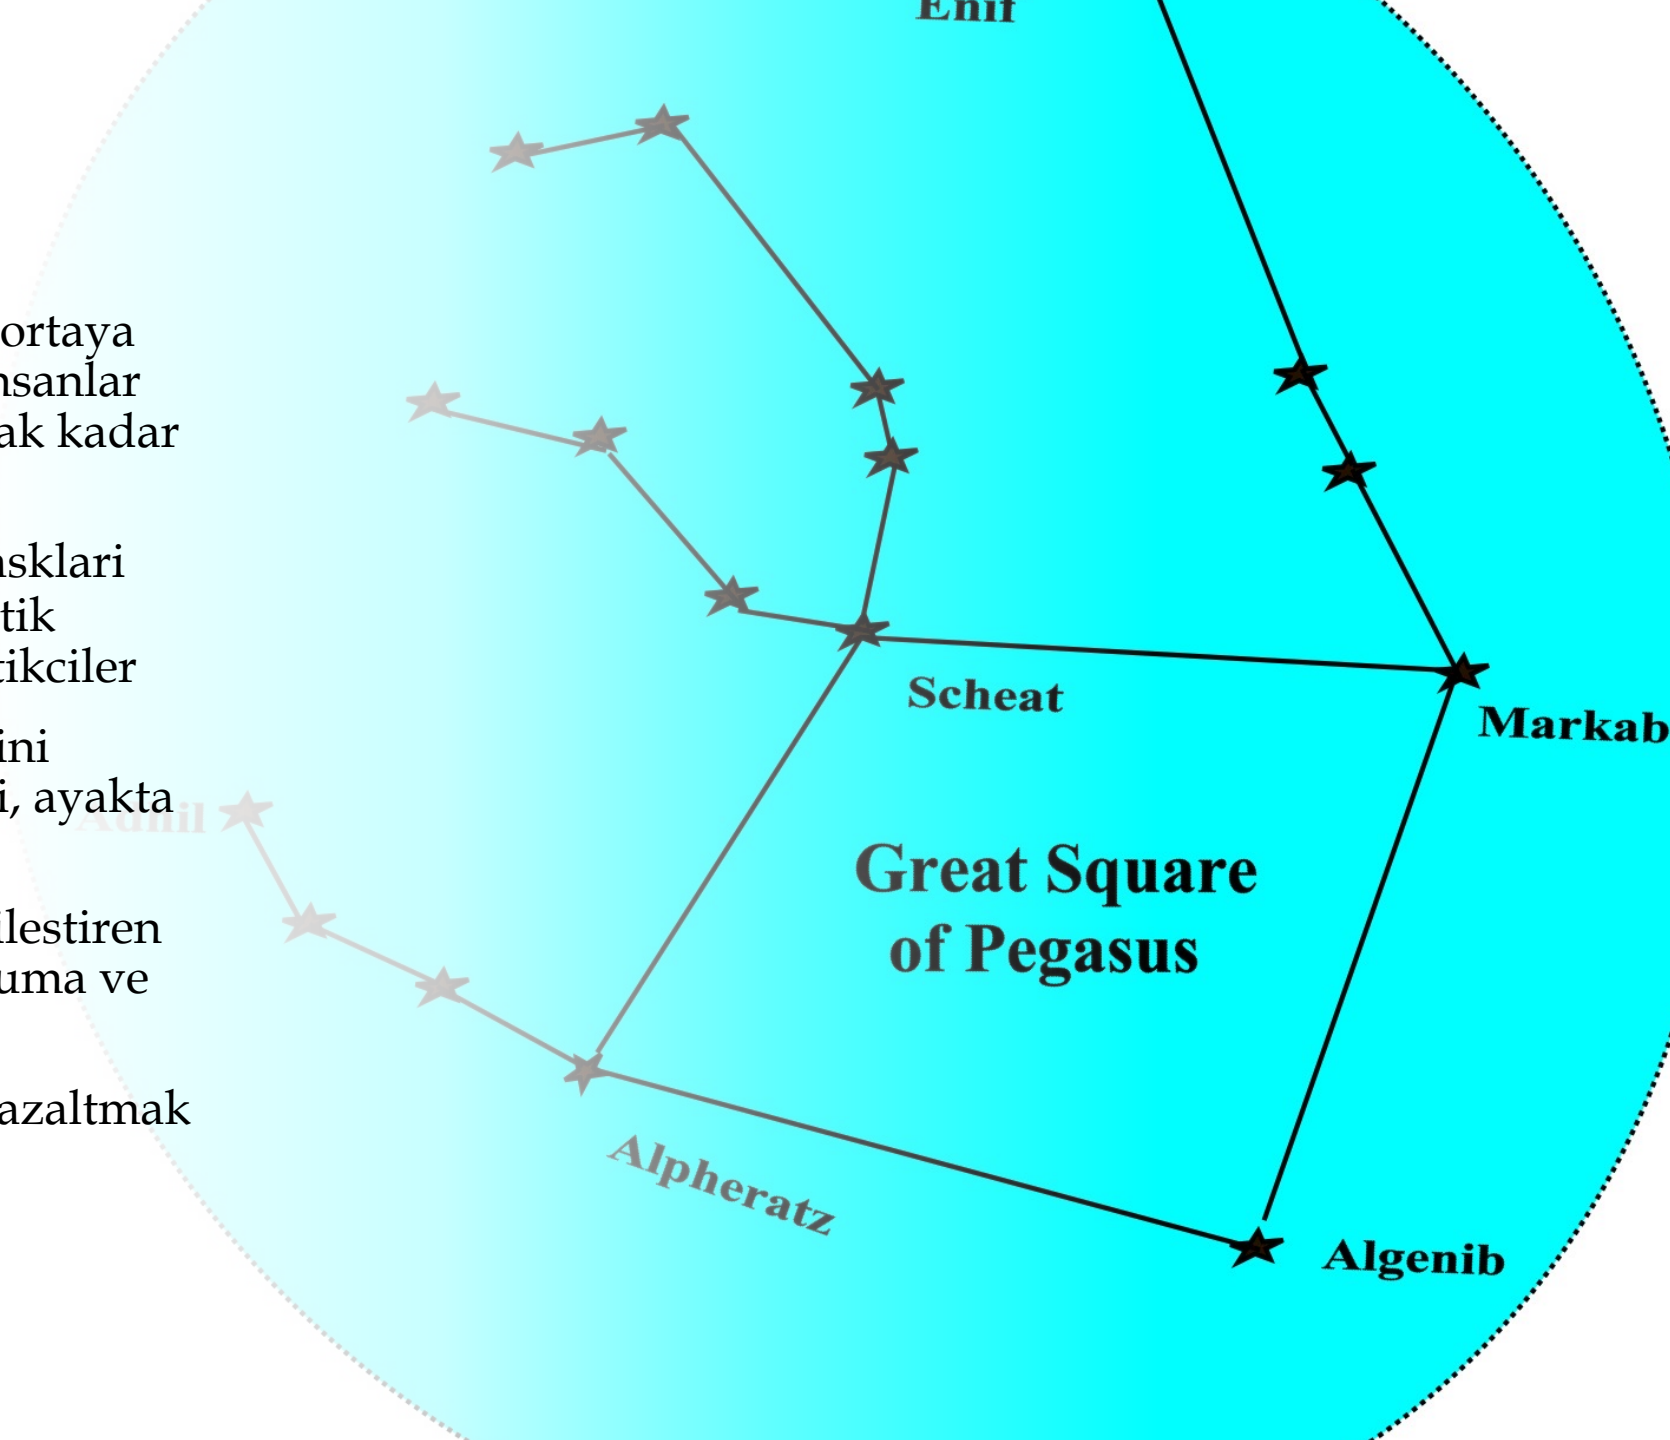

Kocasinin yanini terk etmeyi reddeden Ida Straus Venus burada

Kocasi Isidor ise Gunes merkur burada

Name: ♀ Ida Straus
born on Tu., 6 February 1849
in Worms, GER
8e22, 49n38

Time: 10:00 p.m. LMT
Univ. Time: 21:26:32
Sid. Time: 7:07:35