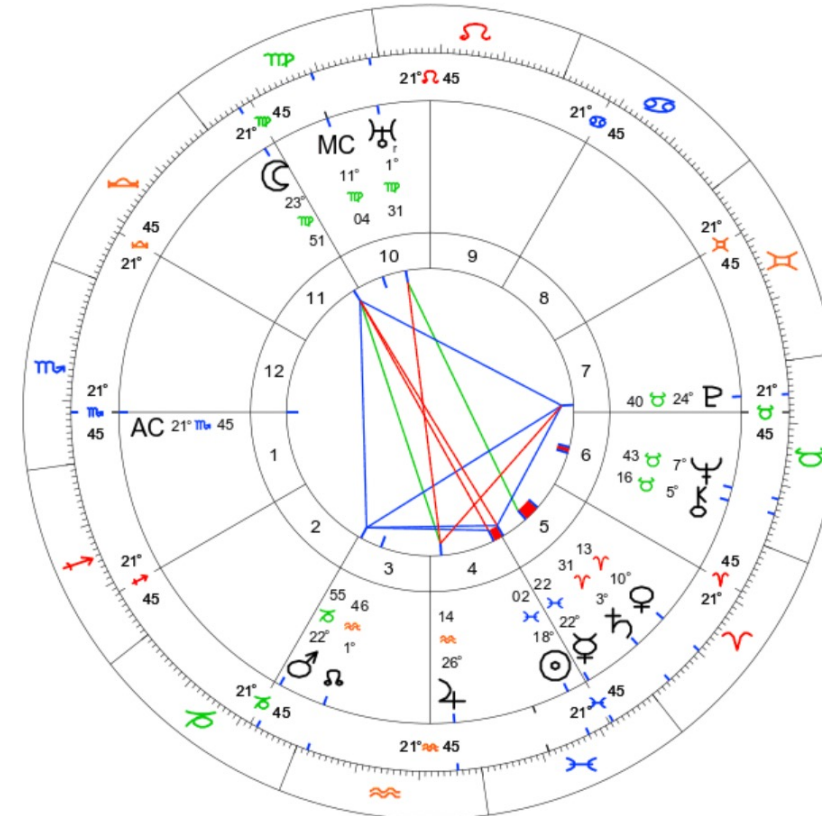

Name: ♂ Otto Hahn born on Sa., 8 March 1879 in Frankfurt am Main, GER 8e40, 50n07	Time: 11:45 p.m. LMT Univ.Time: 23:10:20 Sid. Time: 10:50:06	 www.astro.com Type: 2.ANZ 0.0-1 28-Sep-2022

Natal Chart (Method: Anglo w. zodiac / equal)