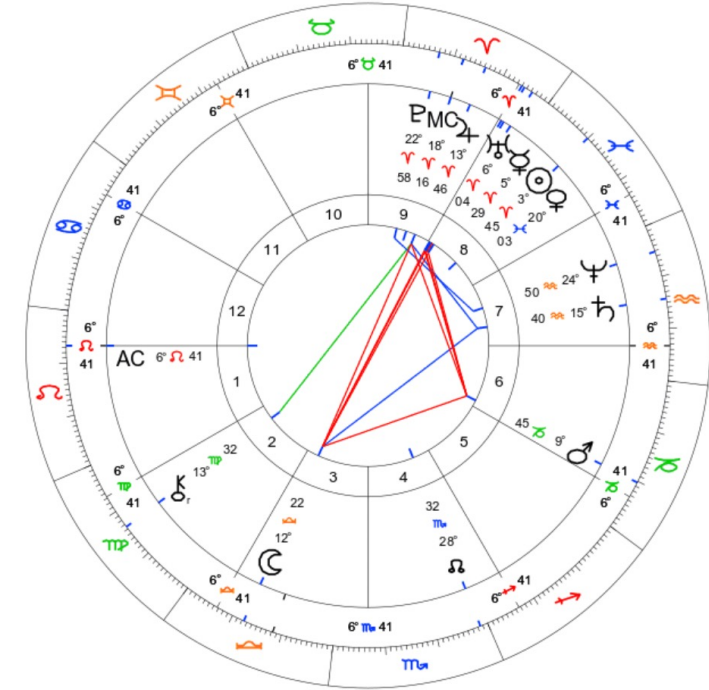

Titanic de oluyor ikisi de