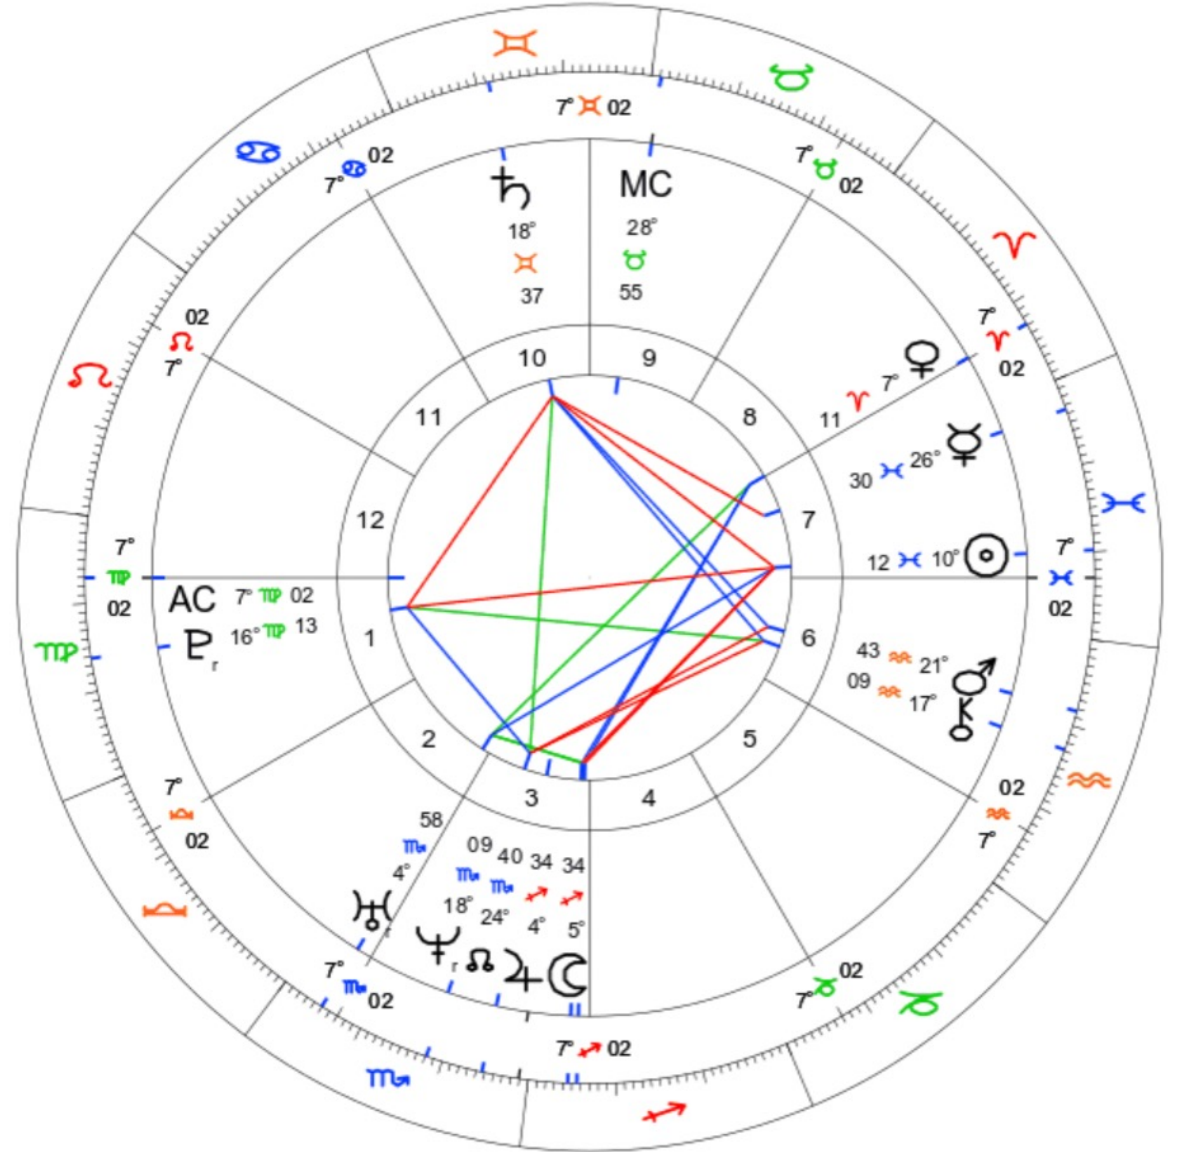

Chart (Method: Anglo w. zodiac / equal)

Otto Hahn, ve Albert Einstein 6 gun arayla dogmuslar ve sirayla Merkür ve Saturnleri ayni yildiz uzerinde

Name: ♂ Albert Einstein born on Fr., 14 March 1879 in Ulm, GER 10e00, 48n24	Time: 11:30 a.m. LMT Univ.Time: 10:50 Sid. Time: 22:56:44	 www.astro.com Type: 2.ANZ 0.0-1 28-Sep-2022
--	---	---