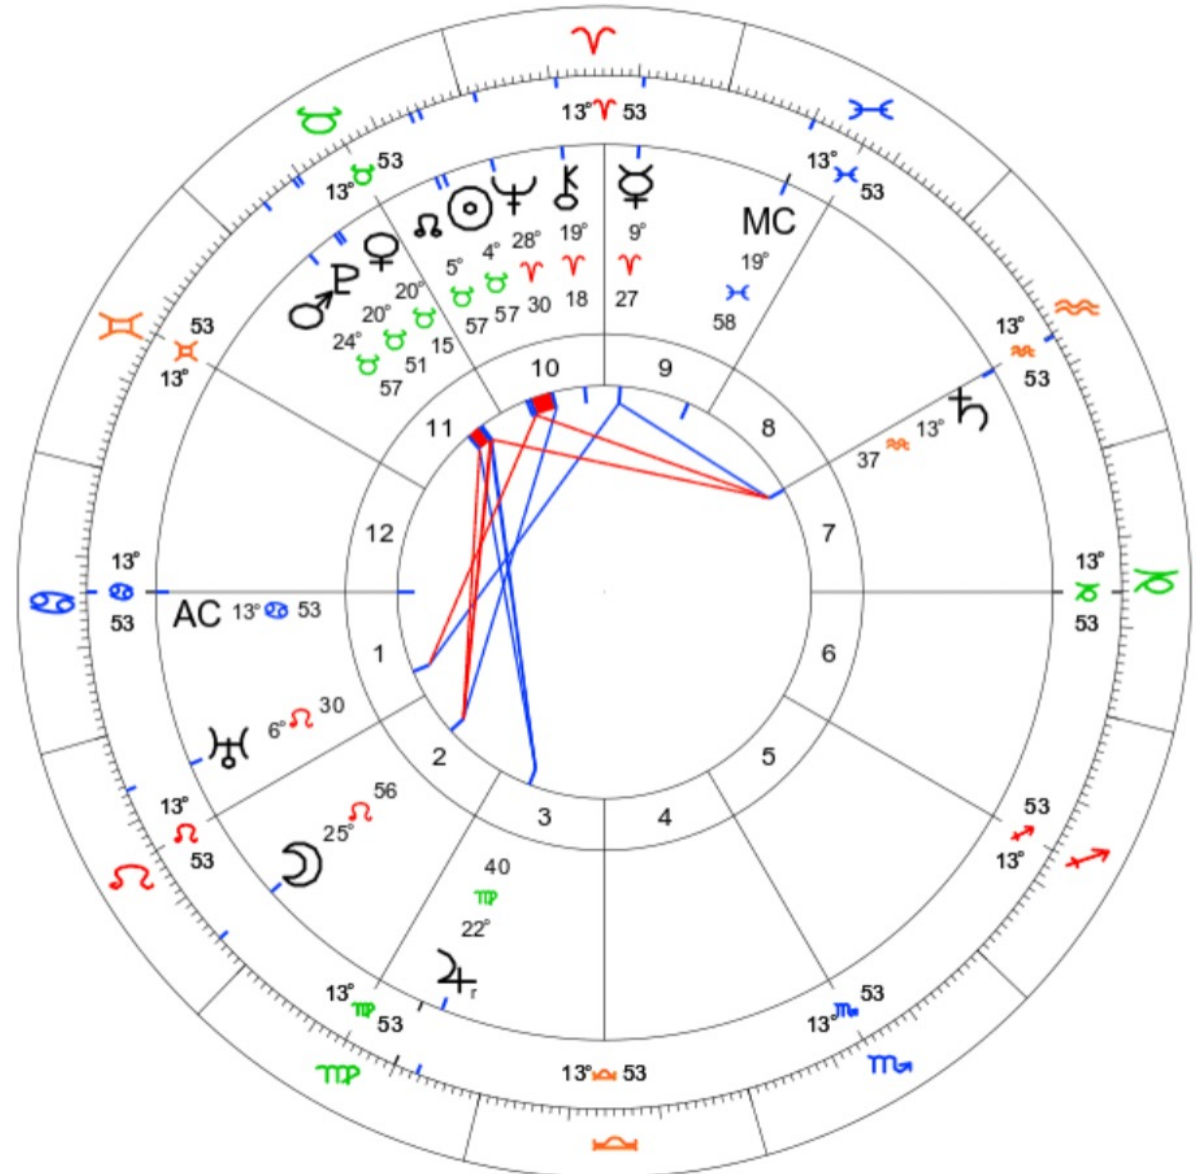

Wireless' I bulan adam guglielmo marconi

Giulio Marconi
15 April 1874
ITALY
29

Time: 9:15 a.m.
Univ. Time: 8:25:04
Sid. Time: 23:23:08

(Method: Anglo w. zodiac / equal)