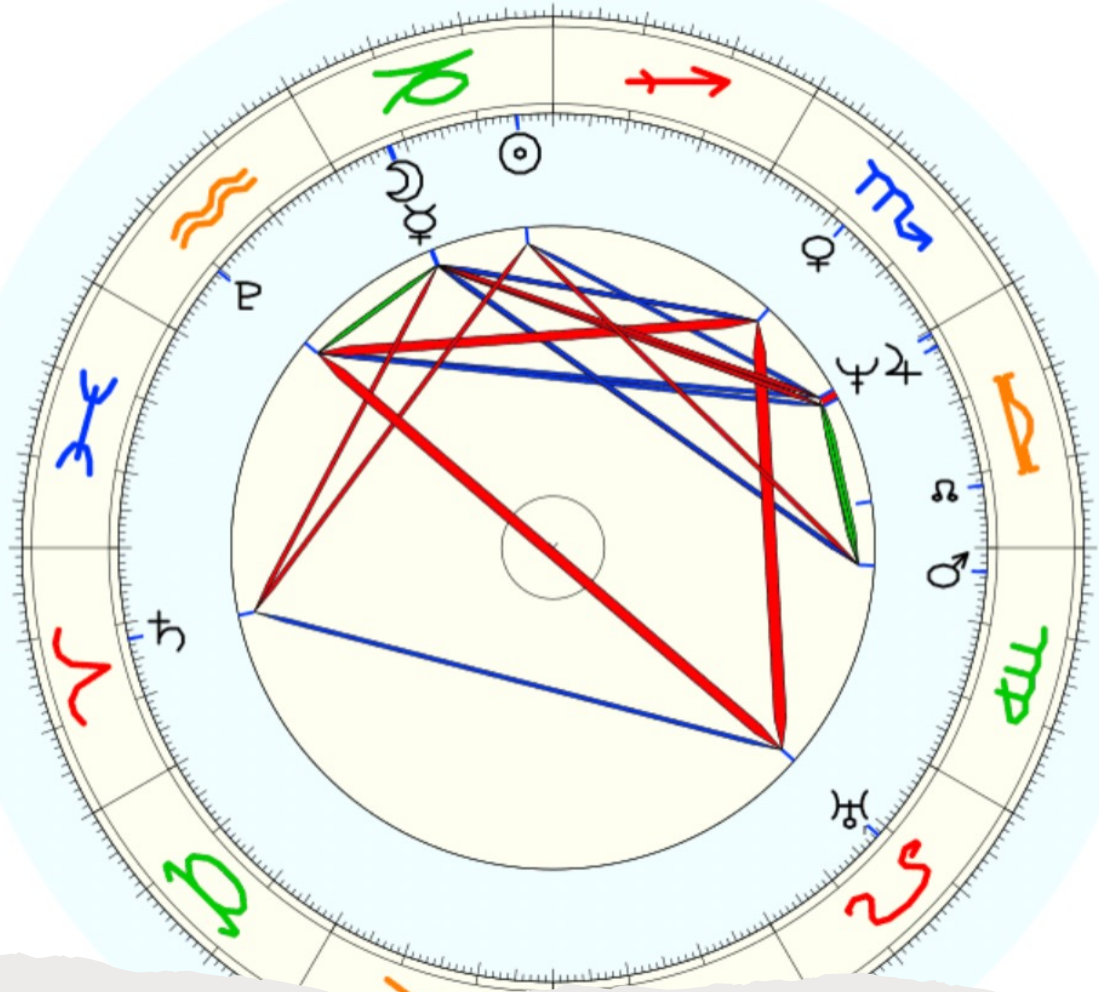

Wireless' I bulan adam guglielmo marconi

Giulio Marconi
15 April 1874
ITALY
29

Time: 9:15 a.m.
Univ. Time: 8:25:04
Sid. Time: 23:23:08

(Method: Anglo w. zodiac / equal)

CHARLES BABBAGE: CHIP'IN MUCIDI

1967 Brussel
L'innovation
Deperman yangini
322 kisi oldu.