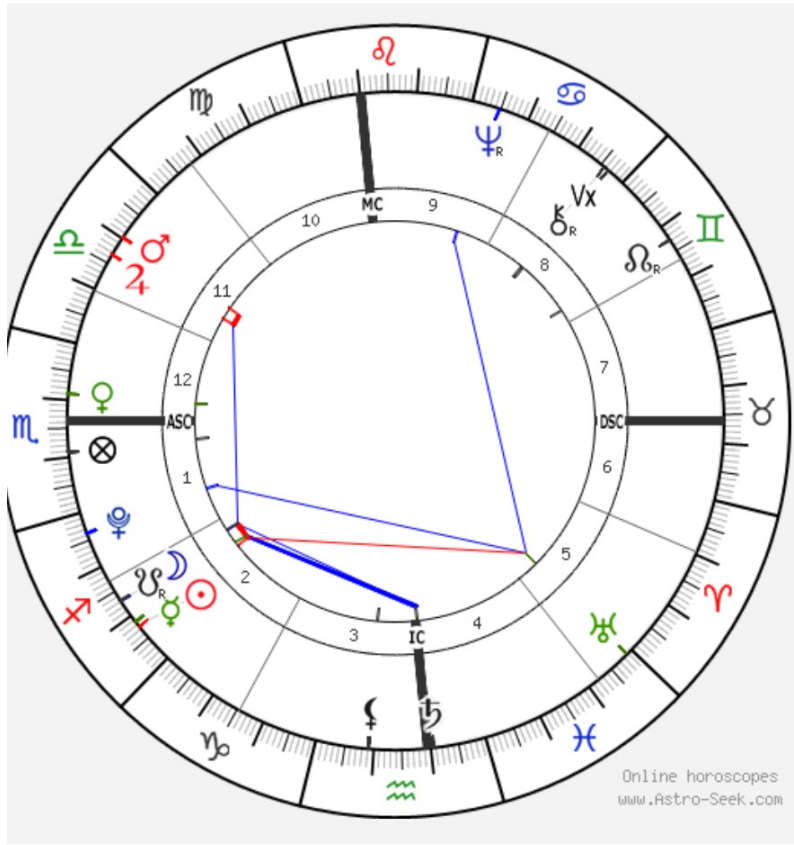

1257 KIS DONUMU HARITASI URANUS BURADA: Hulagu Han 200 000 Tatarla birlikte Bagdatta hapsedilip yakildi.
Olay gunu 29 Ocak-12 Subat 1258