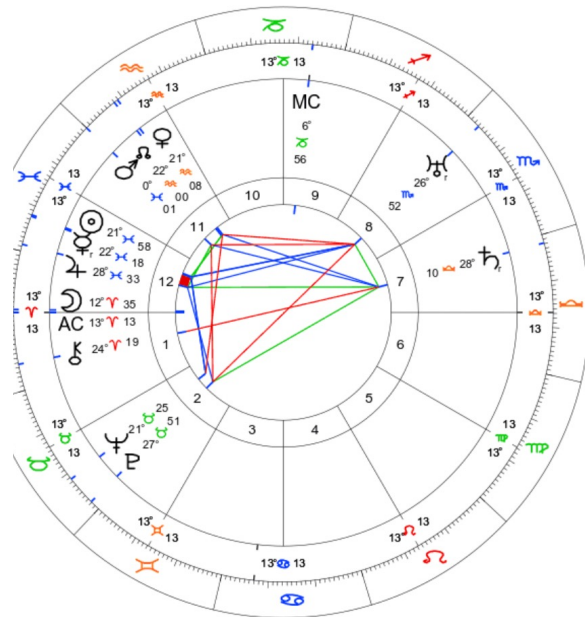

Haritacilar- Kaptanların bolgesi: Prince Henry The Navigator

Bank chart of Prince of Portugal Henry born on 4 March 1394 Jul. Cal. (12 Mar 1394 gre

ing (for subscribers)

PDF Additional tables

Prince of Portugal Henry

4 March 1394 Jul.

ORT

11

Time: 7:10 a.m. LMT

Univ. Time: 7:44:24

Sid. Time: 18:30:14

ASTRO DIENST
www.astro.com

Type: 2.ANZ 0.0-1 29-Sep-2022

t (Method: Anglo w. zodiac / equal)