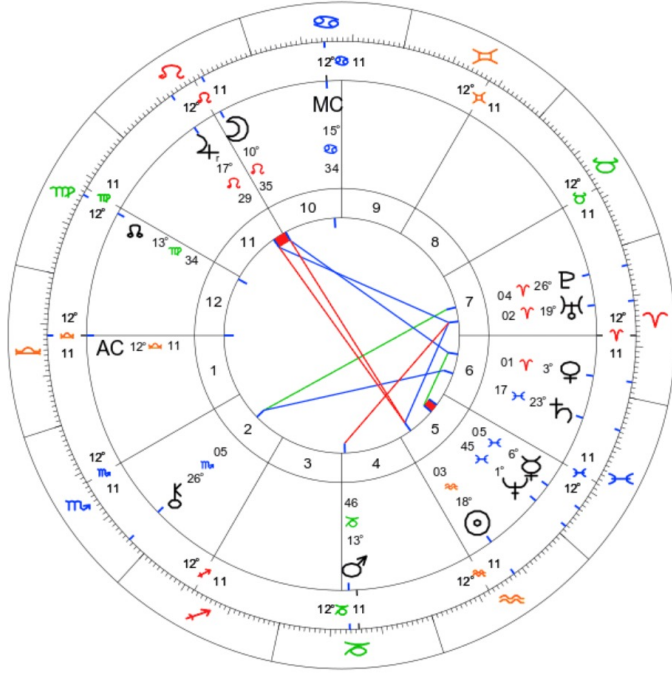

Kocasinin yanini terk etmeyi reddeden Ida Straus Venus burada

Kocasi Isidor ise Gunes merkur burada

Name: ♀ Ida Straus
born on Tu., 6 February 1849
in Worms, GER
8e22, 49n38

Time: 10:00 p.m. LMT
Univ. Time: 21:26:32
Sid. Time: 7:07:35

ASTRO DIENST
www.astro.com

Type: 2.ANZ 0.0-1 30-Sep-2022

Natal Chart (Method: Anglo w. zodiac / equal)

C F M

Name: ♂ Isidore Straus
born on Mo., 24 March 1845
in Dambach la Ville, FR
7e26, 48n20

Time: 1:00 p.m. LMT
Univ. Time: 12:30:16
Sid. Time: 1:07:22

ASTRO DIENST
www.astro.com

Type: 2.ANZ 0.0-1 30-Sep-2022

Natal Chart (Method: Anglo w. zodiac / equal)